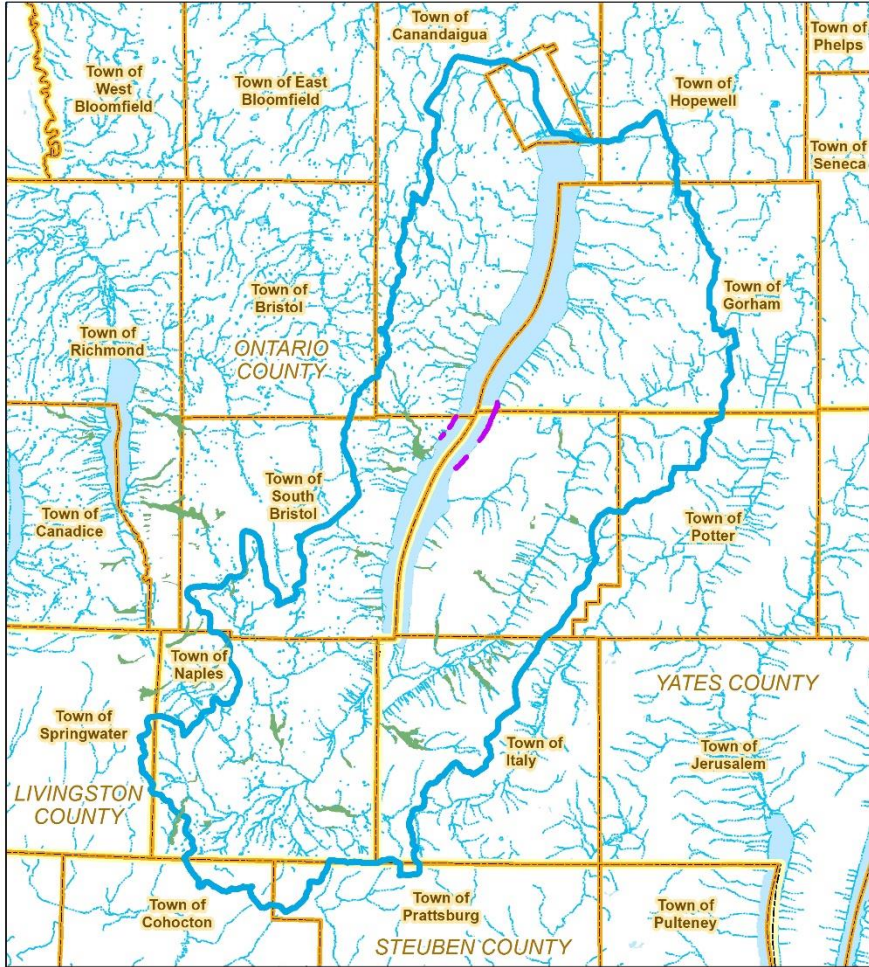

# HEMLOCK DEVASTATION IN NYS

Bahar Nature Preserve,  
West shore of  
Skaneateles Lake

Skaneateles  
Watershed

# HEMLOCKS OF THE CANANDAIGUA LAKE WATERSHED

**Hemlocks of the Canandaigua Lake Watershed**

■ Calcareous Cliff Communities      Municipal Boundaries    Streams  
■ Hemlock Groves      County Boundaries    Lakes  
 Canandaigua Watershed

# HWA INFESTATION IN THE CANANDAIGUA LAKE WATERSHED

## Hemlock Woolly Adelgid in the Canandaigua Lake Watershed